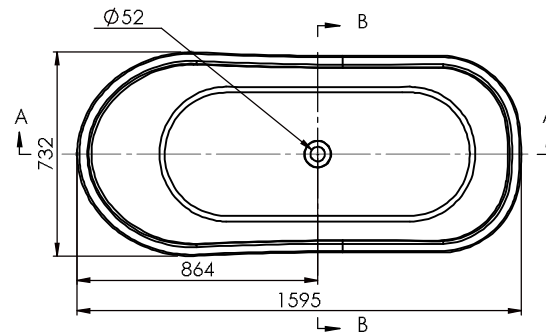

## Quick Reference.

Placido Bath - Gloss finish  
 1590mmx730mmx560/800mm  
 Code: PLACBATH159G  
**\$1,629.00**

- Finished in a bright white gloss on a world class Cast Marble core which preserves the water temperature longer than other acrylic alternatives.
- 280L Capacity.
- 82Kg Weight.