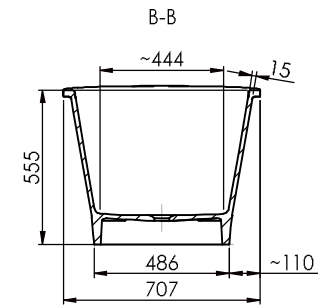

## Quick Reference.

Placido Bath - Gloss finish  
 1590mmx730mmx560/800mm  
 Code: PLACBATH159G  
**\$1,629.00**

- Finished in a bright white gloss on a world class Cast Marble core which preserves the water temperature longer than other acrylic alternatives.
- 280L Capacity.
- 82Kg Weight.