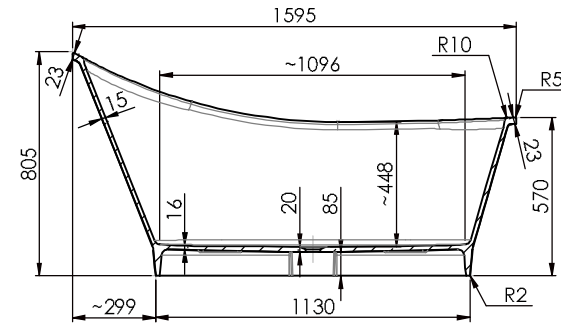

## Quick Reference.

Placido Bath - Gloss finish  
 1590mmx730mmx560/800mm  
 Code: PLACBATH159G  
**\$1,629.00**

- Finished in a bright white gloss on a world class Cast Marble core which preserves the water temperature longer than other acrylic alternatives.
- 280L Capacity.
- 82Kg Weight.